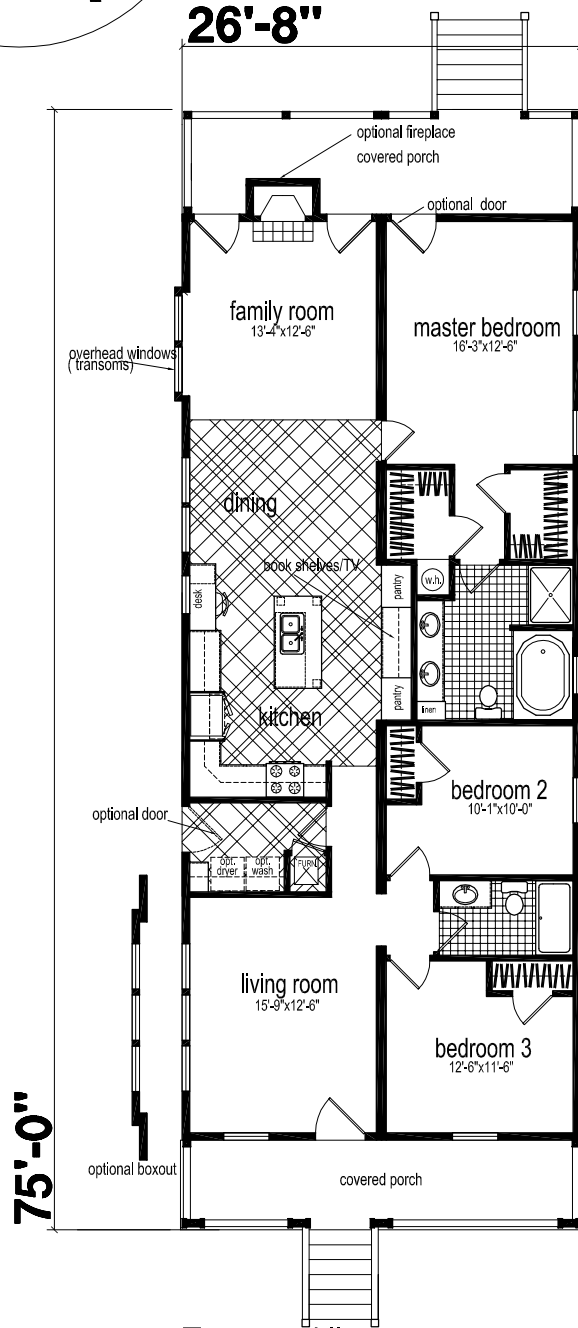

Treywood I
model C-418 - 3 bedrooms/2 bathrooms
1833 total sq./ft. (habitable + porches)
 habitable 1613 sq./ft.
 covered porches 220 sq./ft.

Treywood II
model C-424 - 3 bedrooms/2 bathrooms
2004 total sq./ft. (habitable + porches)
 habitable 1657 sq./ft.
 covered porches 347 sq./ft.