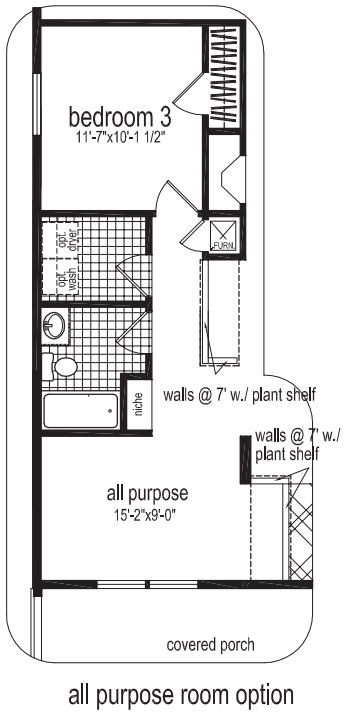

**26'-8"**

South Pointe  
model C-409 - 3 bedrooms/2 bathroom  
1716 total sq./ft. (habitable + porch)  
habitable 1503 sq./ft.  
covered porch 213 sq./ft.