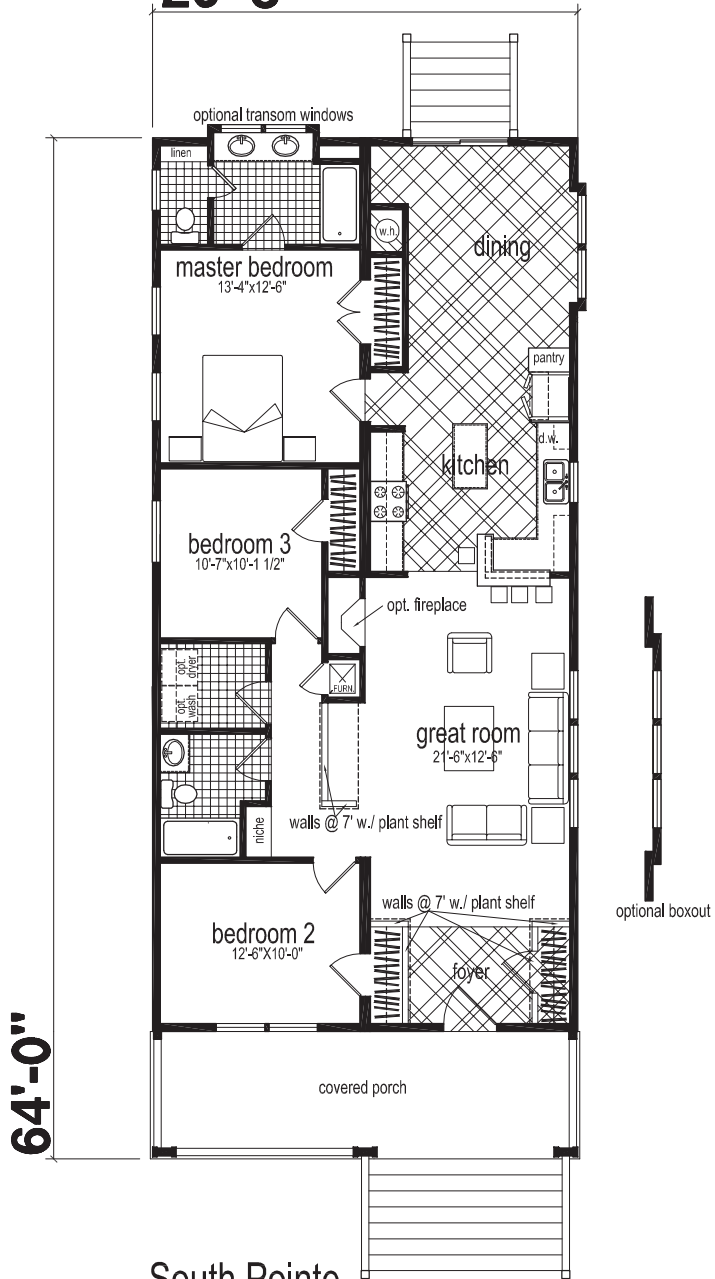

**26'-8"**

South Pointe  
model C-409 - 3 bedrooms/2 bathroom  
1716 total sq./ft. (habitable + porch)  
habitable 1503 sq./ft.  
covered porch 213 sq./ft.