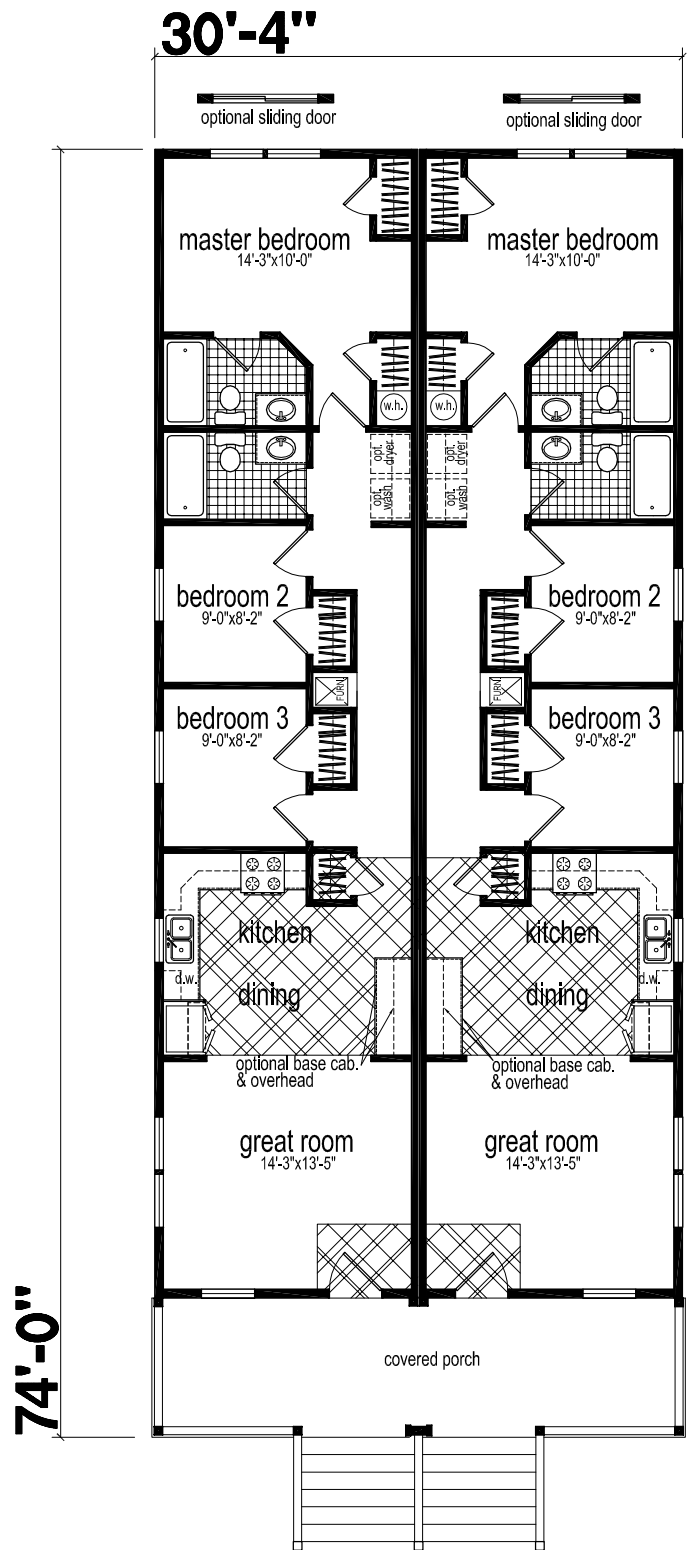

**Seabrooke I**  
**model C-423** - 3 bedrooms/1 bathroom  
**2062** total sq./ft. (habitable + porch)  
 habitable 1819 sq./ft.  
 covered porch 243 sq./ft.

**Seabrooke II**  
**model C-422** - 3 bedrooms/2 bathrooms  
**2244** total sq./ft. (habitable + porch)  
 habitable 2001 sq./ft.  
 covered porch 243 sq./ft.