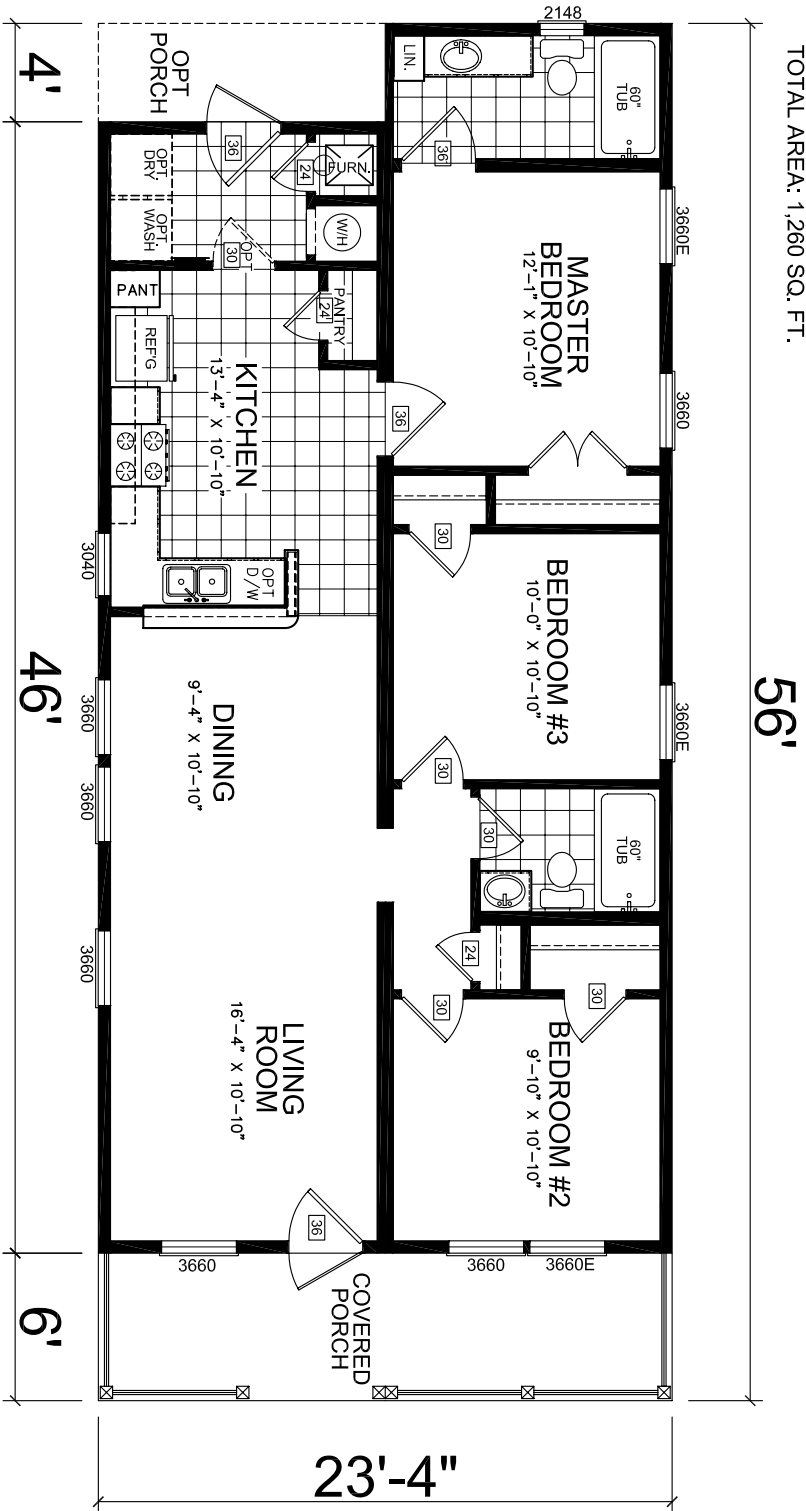

NATCHEZ 1
MODEL 261-C437
 3 BEDROOM, 2 BATH
 NOMINAL SIZE: 24' x 60'
 ACTUAL SIZE: 23'-4" x 56'-0"
 HEATED AREA: 1,121 SQ. FT.
 TOTAL AREA: 1,260 SQ. FT.

DAPIA SEAL

MODIFICATIONS

MODEL: 261-C437

24' X 56' 3 BEDROOM, 2 BATH

SCALE: 1/8" = 1'-0"