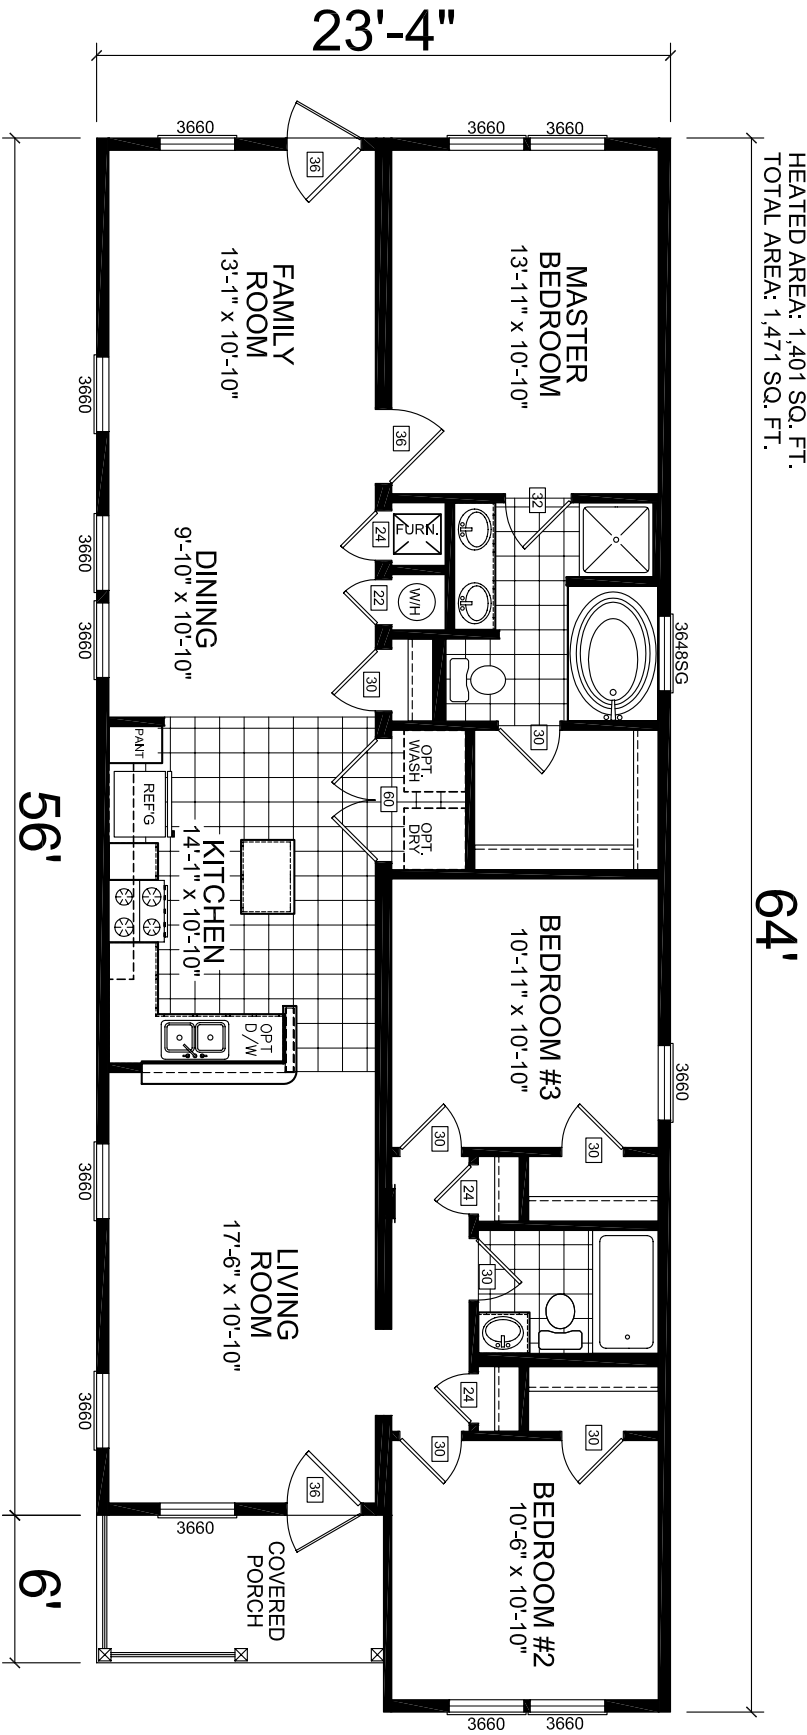

BRADFORD
MODEL 261-C438

3 BEDROOM, 2 BATH
 NOMINAL SIZE: 24' x 68'
 ACTUAL SIZE: 23'-4" x 64'-0"
 HEATED AREA: 1,401 SQ. FT.
 TOTAL AREA: 1,471 SQ. FT.

DARIA SEAL

MODIFICATIONS

MODEL: 261-C438

24' x 64' 3 BDRM, 2 BATH

SCALE: 1/8" = 1'-0"